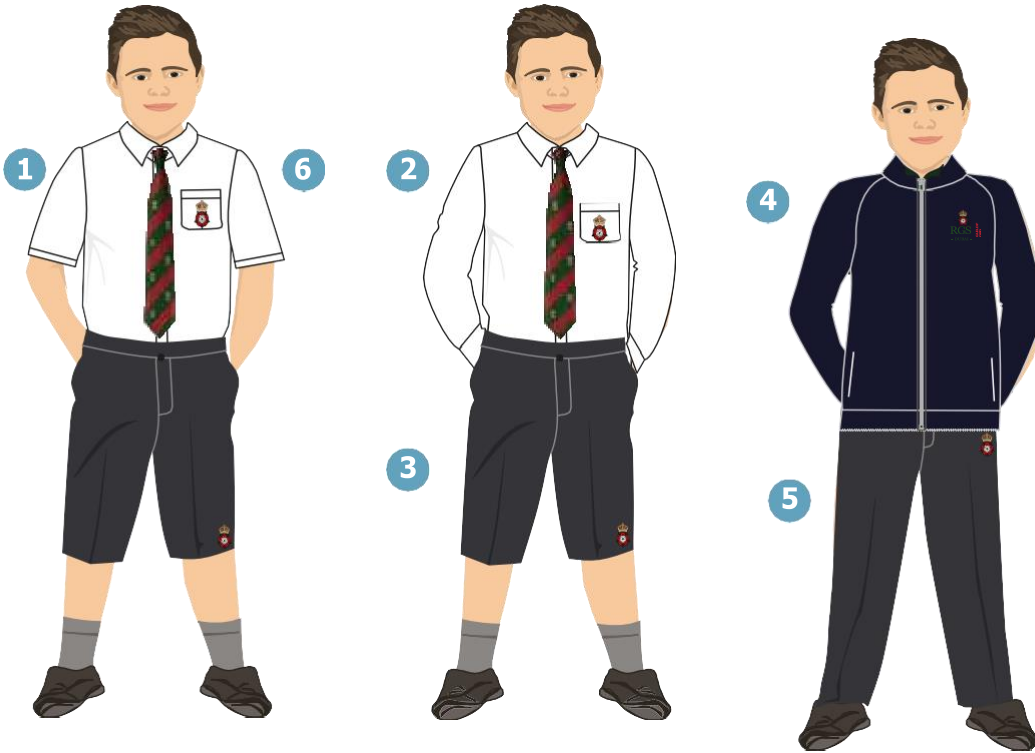

Primary School Boys Y1 and Y2

For sizes available, see page 14 - 15

Item	Colour	Status	Retail Price inc VAT
1. Short sleeve Shirt	White	Compulsory	AED 100.00
2. Long sleeve Shirt	White	Optional	AED 105.00
3. Junior Boys Short	Grey	Compulsory	AED 115.00
OR			
4. Junior Boys Trouser	Grey	Compulsory	AED 135.00
5. Fleece Jacket	Navy	Optional	AED 150.00
6. Junior Tie	Scarlet	Compulsory	AED 75.00