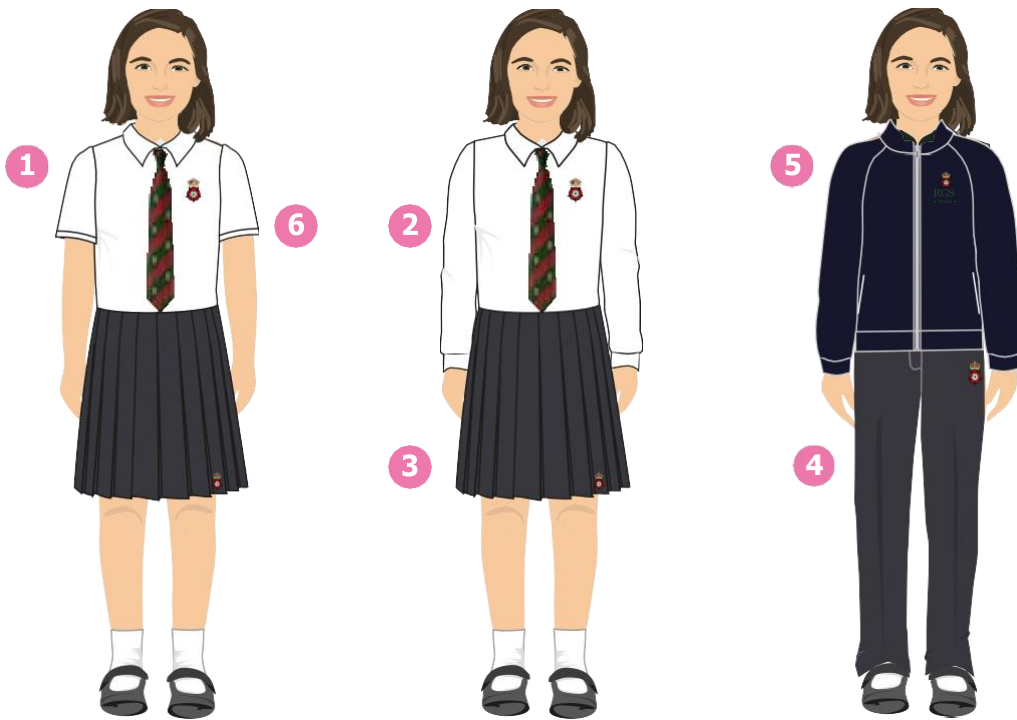

Primary School Girls Y1 and Y2

For sizes available, see page 14 - 15

Item	Colour	Status	Retail Price inc VAT
1. Short sleeve Blouse	White	Compulsory	AED 100.00
2. Long sleeve Blouse	White	Optional	AED 105.00
3. Junior Pleat Skirt	Graphite Grey	Compulsory	AED 120.00
OR			
4. Junior Girls Trouser	Graphite Grey	Compulsory	AED 135.00
5. Fleece Jacket	Navy	Optional	AED 150.00
6. Junior Tie	Scarlet	Compulsory	AED 75.00