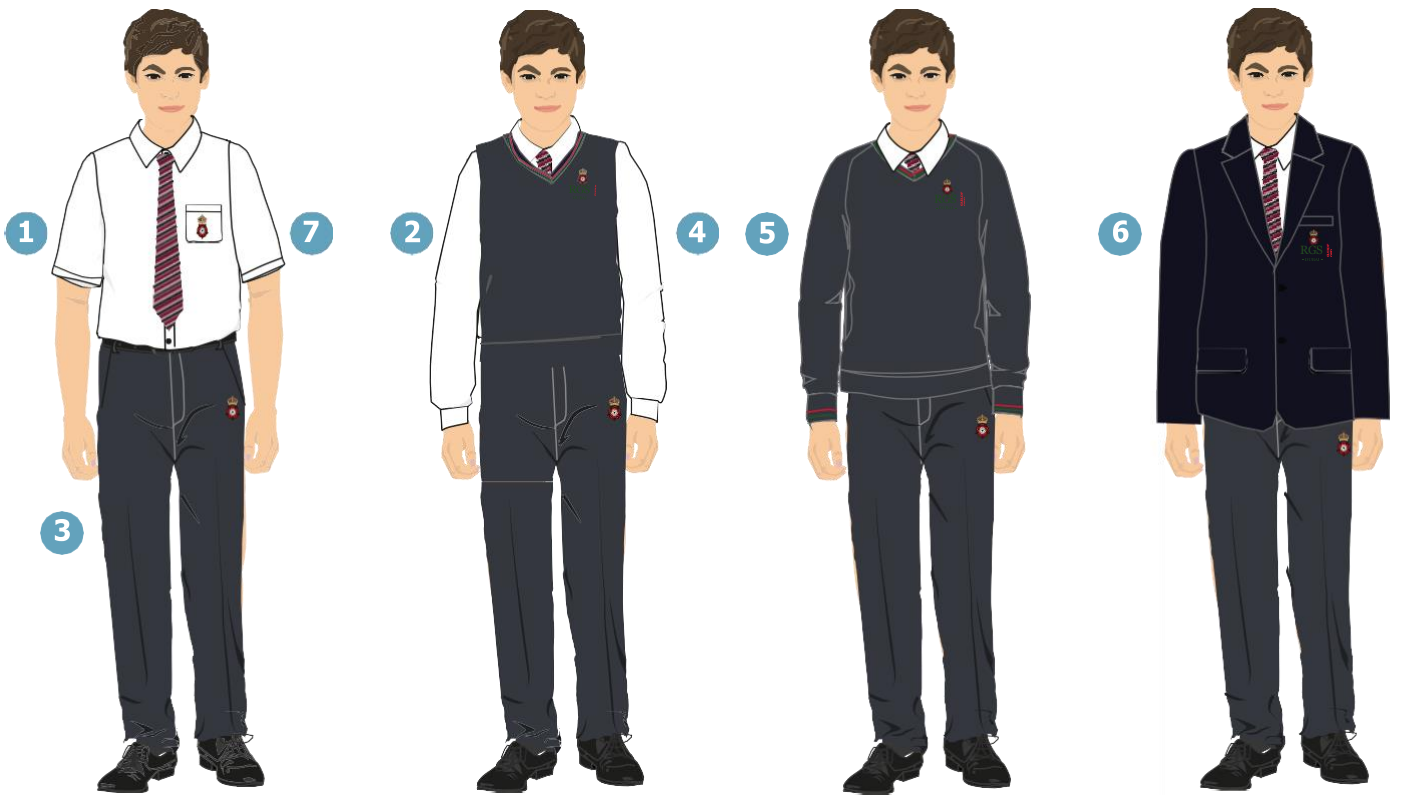

Senior School Boys Y7-Y11

For sizes available, see page 14 - 15

Item	Colour	Status	Retail Price inc VAT
1. Short sleeve Shirt	White	Compulsory	AED 100.00
2. Long sleeve Shirt	White	Optional	AED 105.00
3. Senior Boys Trouser	Grey	Compulsory	AED 135.00
4. V-neck Jumper	Marl Grey	Optional	AED 145.00
5. Tank Top	Marl Grey	Optional	AED 145.00
6. Boys Blazer	Navy	Compulsory	AED 340.00
7. Senior Tie	Scarlet	Compulsory	AED 75.00