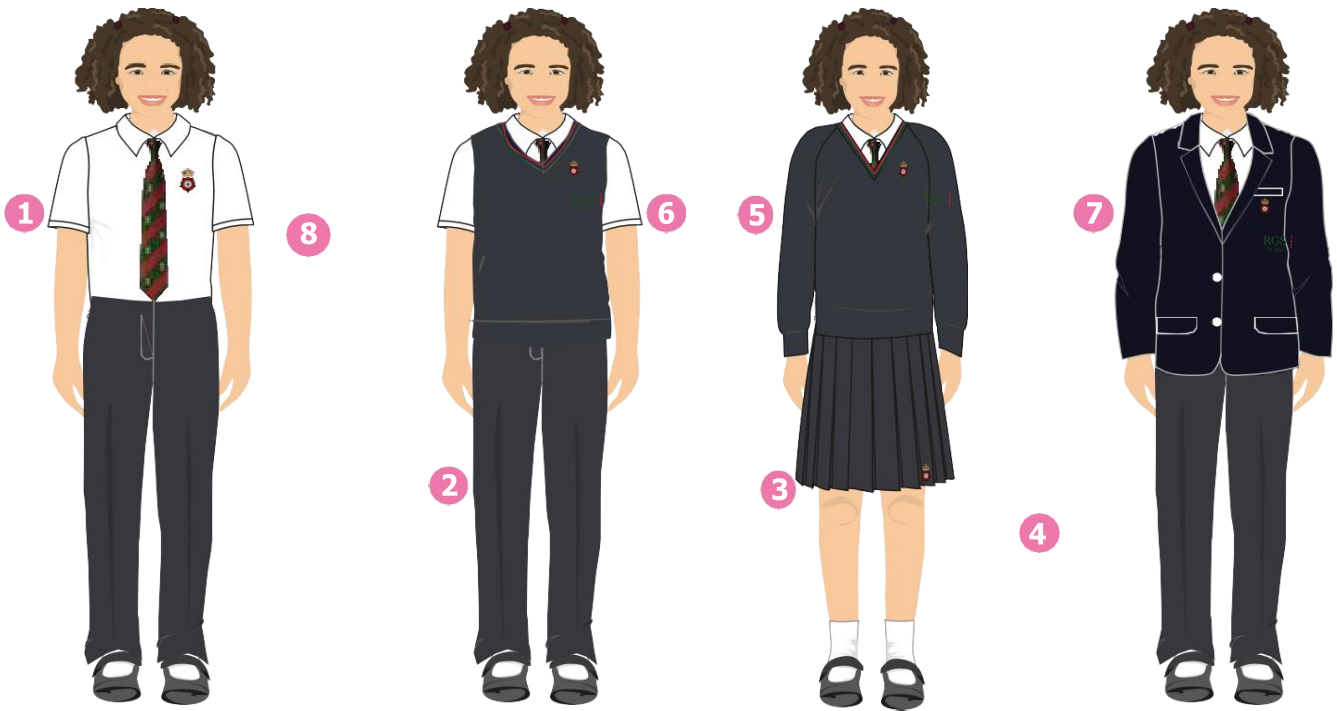

Primary School Girls Y3-Y6

For sizes available, see page 14 - 15

Item	Colour	Status	Retail Price inc VAT
1. Short sleeve Blouse	White	Compulsory	AED 100.00
2. Long sleeve Blouse	White	Optional	AED 105.00
3. Junior Pleat Skirt	Graphite Grey	Compulsory	AED 120.00
OR			
4. Junior Girls Trouser	Graphite Grey	Compulsory	AED 135.00
5. V-neck Jumper	Marl Grey	Optional	AED 145.00
6. Tank Top	Marl Grey	Optional	AED 145.00
7. Girls Blazer	Navy	Compulsory	AED 340.00
8. Junior Tie	Scarlet	Compulsory	AED 75.00