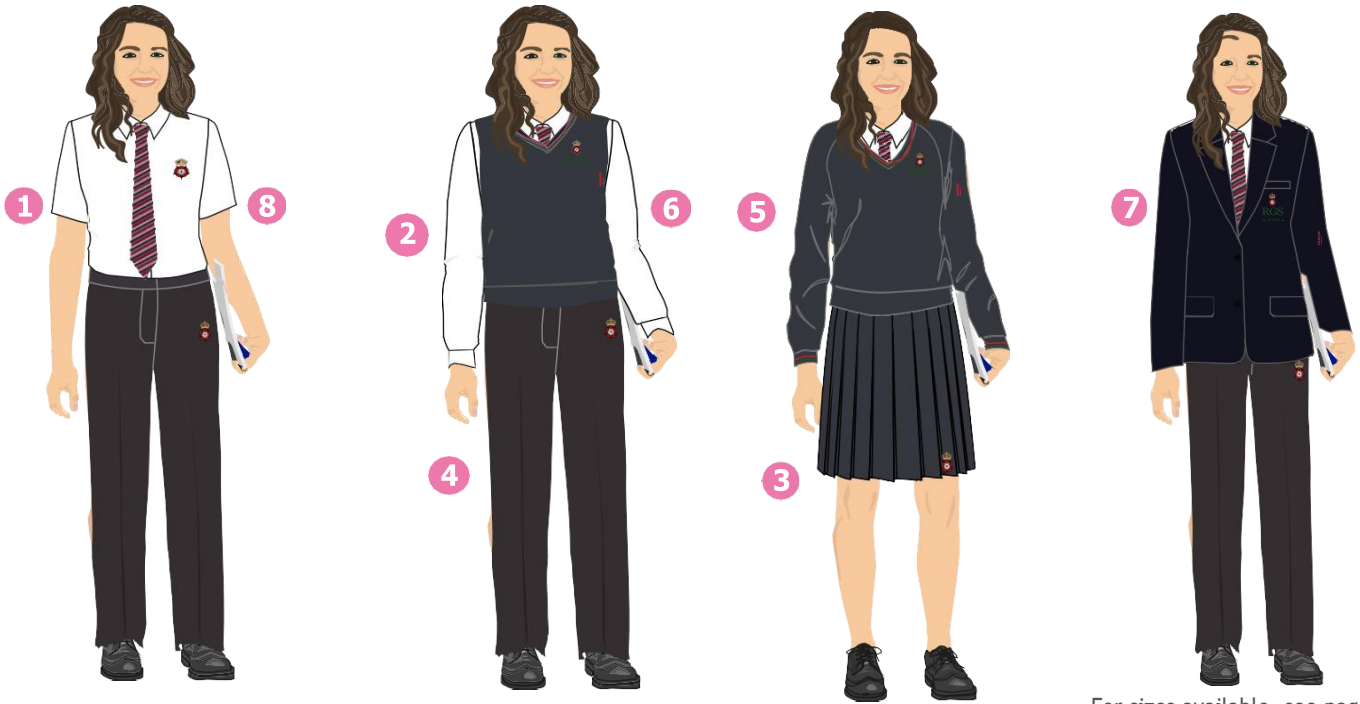

Senior School Girls Y7-Y11

For sizes available, see page 14 - 15

Item	Colour	Status	Retail Price inc VAT
1. Short sleeve Blouse	White	Compulsory	AED 100.00
2. Long sleeve Blouse	White	Optional	AED 105.00
3. Senior Pleat Skirt	Graphite Grey	Compulsory	AED 135.00
OR			
4. Senior Girls Trouser	Graphite Grey	Compulsory	AED 145.00
5. V-neck Jumper	Marl Grey	Optional	AED 145.00
6. Tank Top	Marl Grey	Optional	AED 145.00
7. Girls Blazer	Navy	Compulsory	AED 340.00
8. Senior Tie	Scarlet	Compulsory	AED 75.00